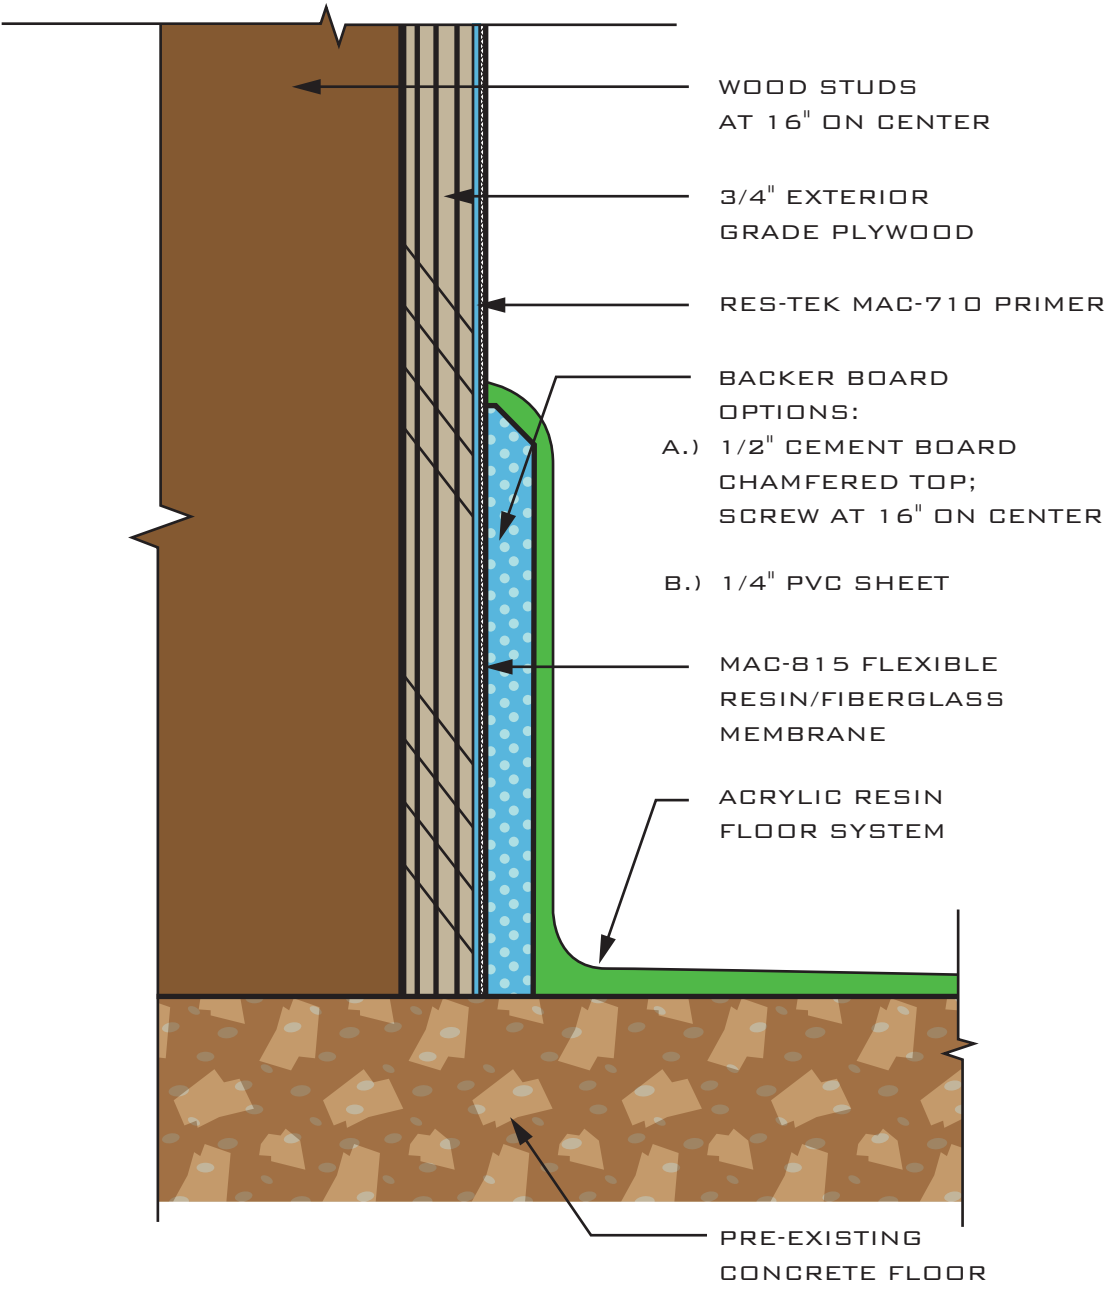

MAC-Guard[™]
Acrylic Flooring System

ACRYLIC FLOOR SYSTEM

FIGURE E.3 **BAR DIE WITH COVE BASE**

SCALE: 6" = 1' - 0"