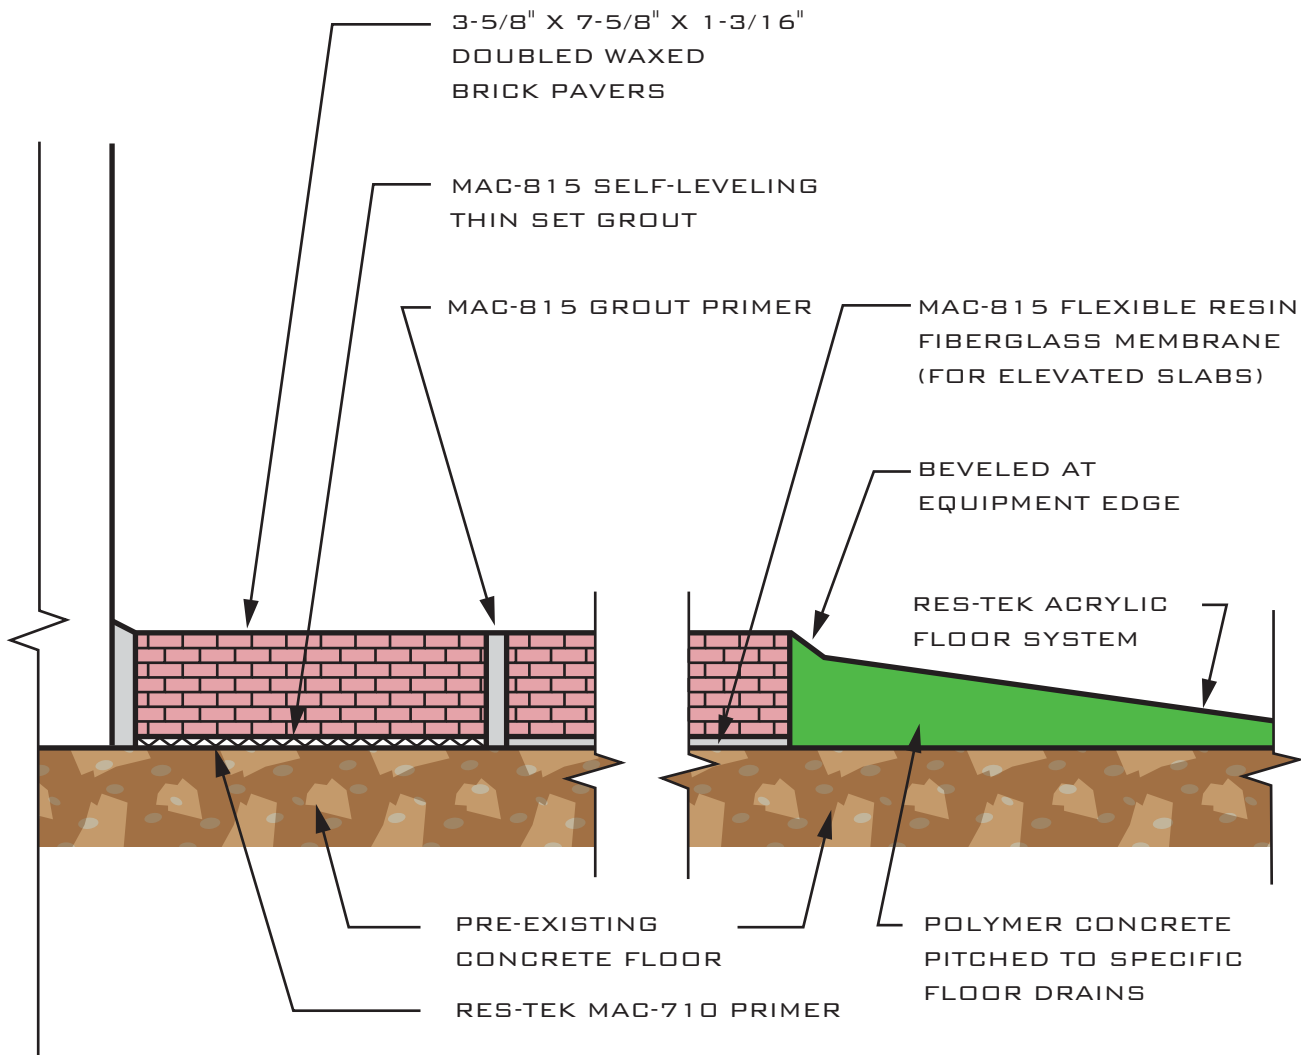

ACRYLIC FLOOR SYSTEM

FIGURE

E.2

BELOW COOK LINE AND OVEN/CONCRETE

SCALE: 6" = 1'-0"