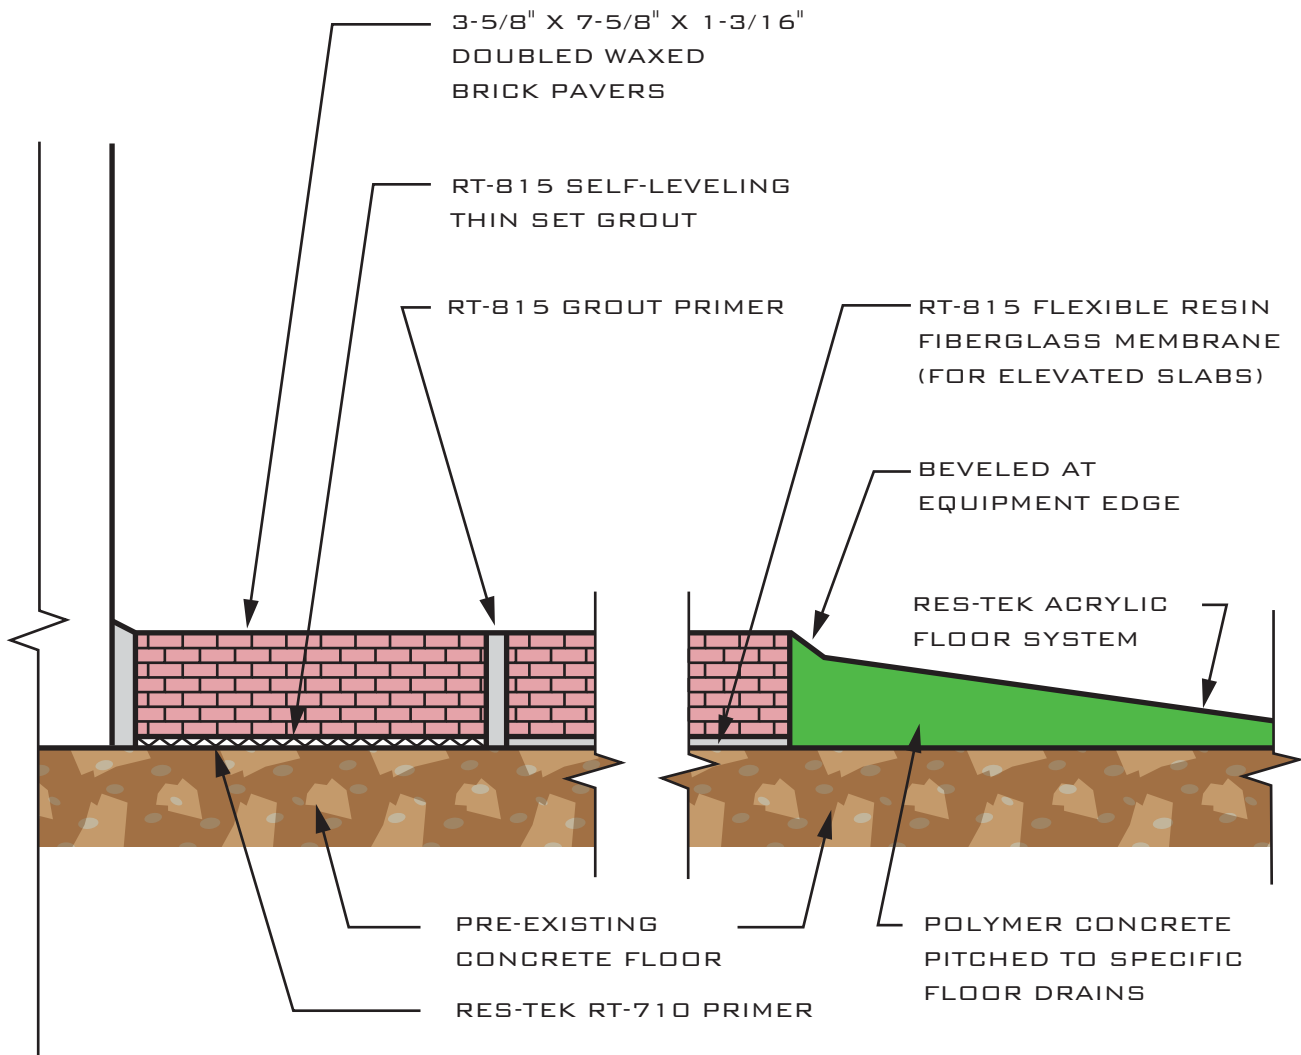

ACRYLIC FLOOR SYSTEM

FIGURE **E.2**

BELOW COOK LINE AND OVEN

SCALE: 6" = 1'-0"