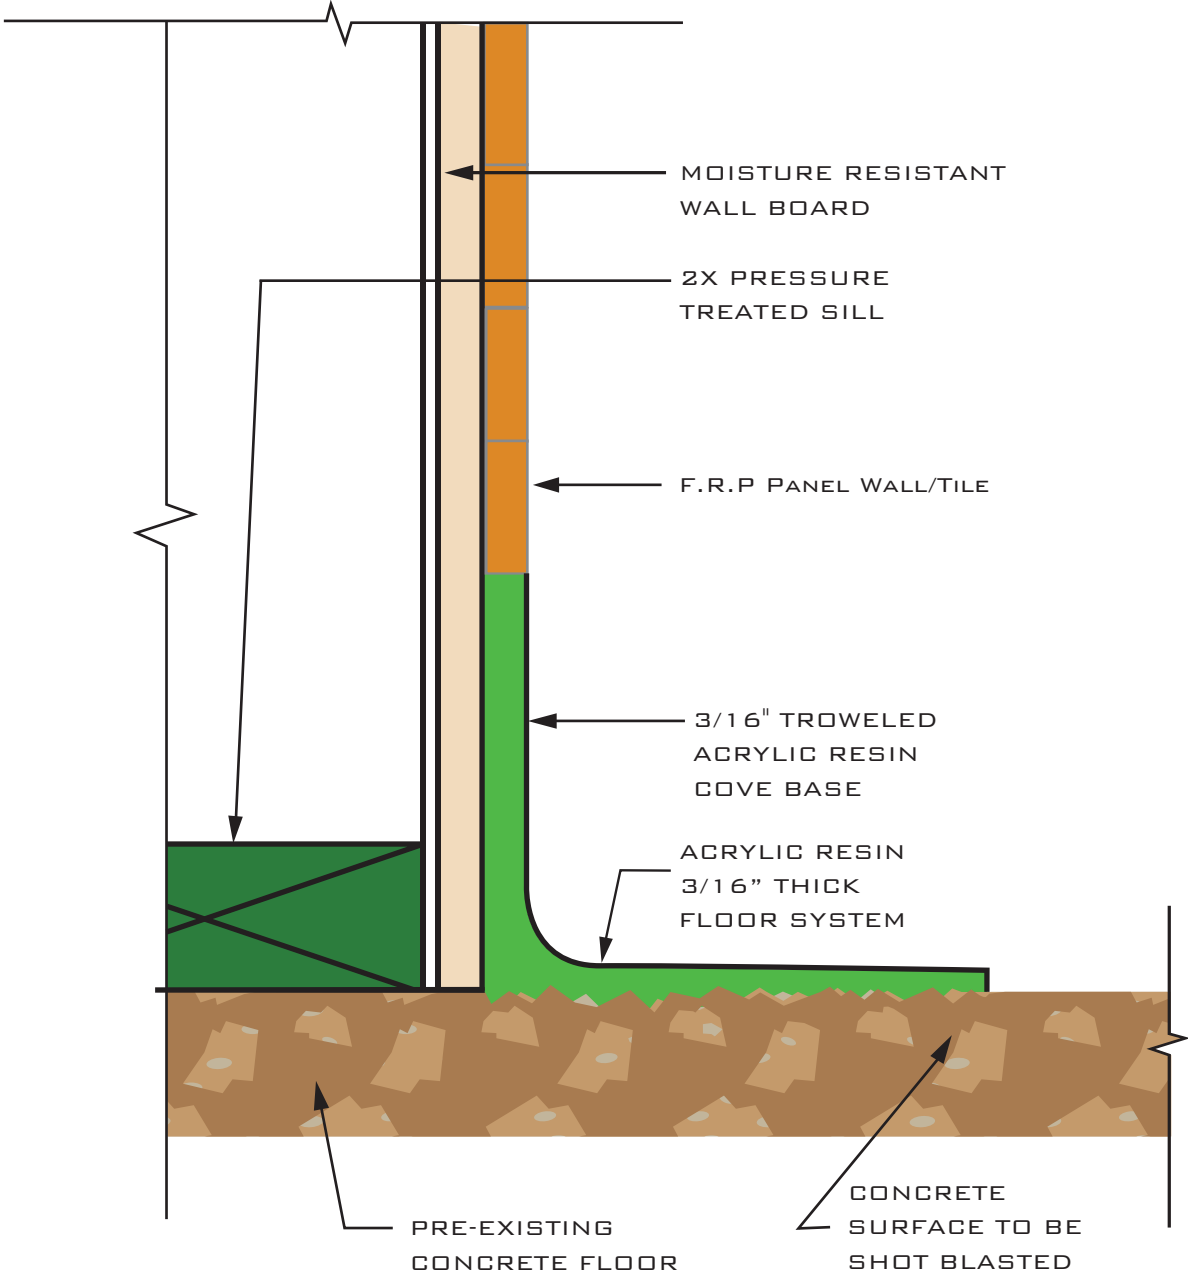

MAC-Guard[™]
Acrylic Flooring System

ACRYLIC FLOOR SYSTEM

FIGURE B.1 **COVE BASE W/F.R.P. PANEL WALL/TILE**
SCALE: 6" = 1' - 0"